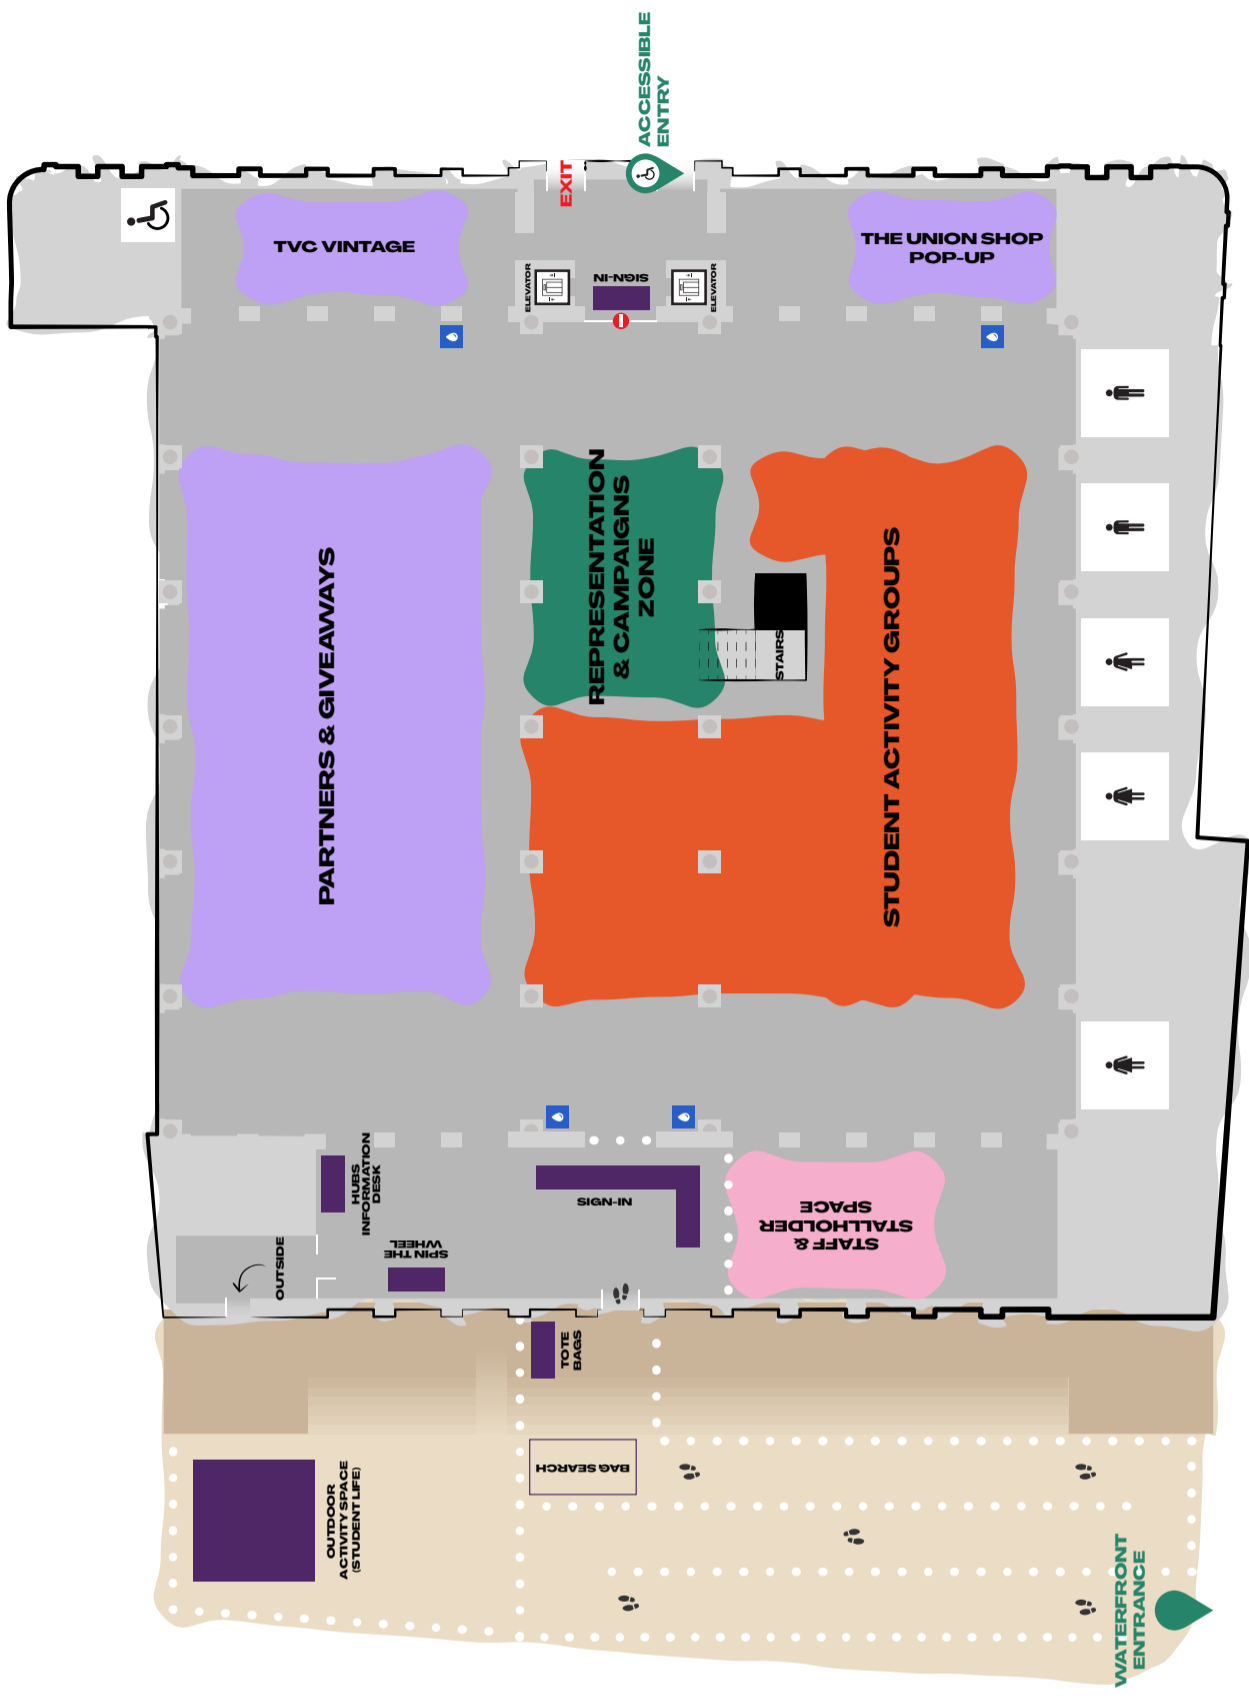

## **GROUND FLOOR**

Partners & Giveaways

TVC Vintage

The Union Shop Pop-up

Student Activity Groups

Reps & Campaigns

Outdoor Activity Space

**WATERPOINTS**

Bring your bottle

**PINCH TO ZOOM**

## **FIRST FLOOR**

**Sports Clubs**

**More Student Activity Groups**

**KCLSU Bars & Cafés**

**Chill, Advice & Wellbeing Zone**

**Prayer Room**

**Quiet Rooms**